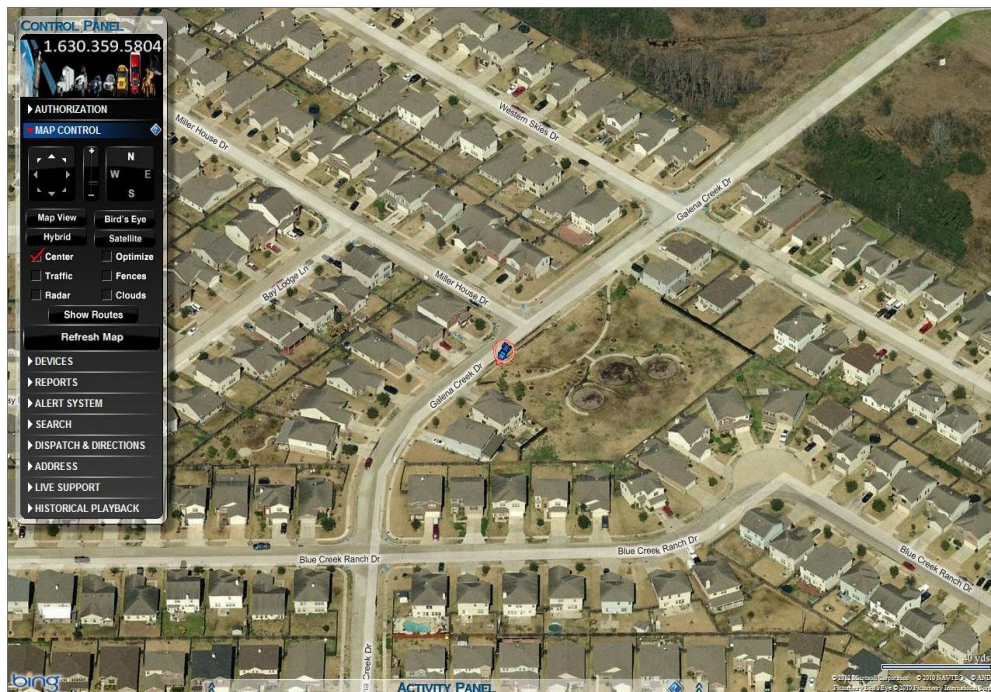

Features :

- *LIVE* 10 second covert GPS tracking updates
- Small – just 3.95"W x 5.06"L x 2.43"D (within enclosure)
- Extra Sensitive Internal Antenna
- Rechargeable 9200 maH Li-Poly Battery Pack
- Virtual Fence and Speed Alert notifications by email or text message
- 100% Web-based – No software to install – accessible from anywhere
- Extended battery life offers 80-100 hours of 10 second tracking updates...On A Single Charge! (Weeks of Tracking!)
- Small. Fast. Wireless. Unlimited Possibilities....Amazing!

Covert GPS Tracking at

the speed of **LIVE.**

Covert GPS vehicle tracking has changed at the most fundamental of levels. In a word, the technology has evolved. Welcome to the next-generation in wireless, portable GPS tracking for law enforcement and private investigations. EasyTracGPS delivers LIVE results right NOW...not X minutes ago.

With EasyTracGPS' ComTrac "Covert Pro", you can watch turn-by-turn as your subject moves, verify the comings and goings of the target, and compile evidence from a variety of vehicle logs and reports.

This isn't a 2-minute tracking update. It's not a 1-minute update. Not even a 30-second update.

It's truly LIVE.

Worldwide flat-rate, unlimited use service for just \$39.95 per month

630.359.5804 | www.easytracgps.com
 S. Ridgeland Ave. | Stickney, IL. 60402