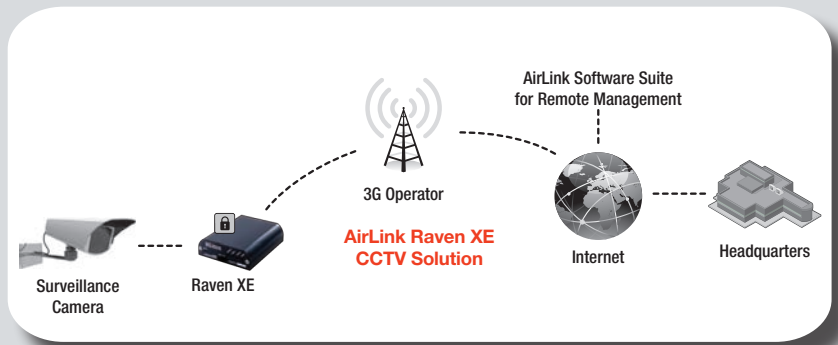

AirLink™ Raven XE

3G Cellular Gateway

Digital Signage & CCTV Applications